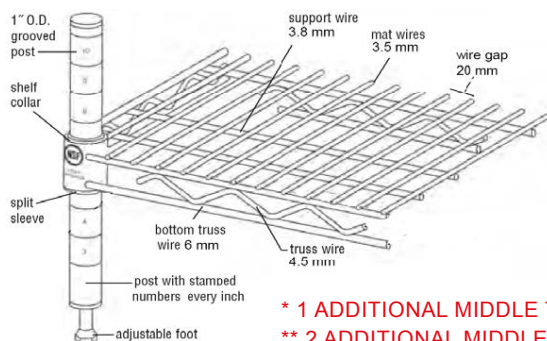

DETAILED SPECIFICATIONS

* 1 ADDITIONAL MIDDLE TRUSS
** 2 ADDITIONAL MIDDLE TRUSSES

WIRE SHELVING - CHROME / EPOXY

	CHROME	GREEN EPOXY	BLACK EPOXY	SIZE (W X L)	PACK	BOXED WT (LBS)
14" WIDE	CS-1424	EPS-1424-G	EPS-1424-BK	14" X 24"	4	24
	CS-1430	EPS-1430-G	EPS-1430-BK	14" X 30"	4	28
	CS-1436	EPS-1436-G	EPS-1436-BK	14" X 36"	4	32
	CS-1442	EPS-1442-G	EPS-1442-BK	14" X 42"	4	36
	CS-1448	EPS-1448-G	EPS-1448-BK	14" X 48"	4	40
	CS-1454	EPS-1454-G	EPS-1454-BK	14" X 54"	4	44
	CS-1460	EPS-1460-G	EPS-1460-BK	14" X 60"	2	28
	CS-1472 *	EPS-1472-G *	EPS-1472-BK *	14" X 72"	2	32
18" WIDE	CS-1824	EPS-1824-G	EPS-1824-BK	18" X 24"	4	28
	CS-1830	EPS-1830-G	EPS-1830-BK	18" X 30"	4	32
	CS-1836	EPS-1836-G	EPS-1836-BK	18" X 36"	4	36
	CS-1842	EPS-1842-G	EPS-1842-BK	18" X 42"	4	40
	CS-1848 *	EPS-1848-G *	EPS-1848-BK *	18" X 48"	4	48
	CS-1854 *	EPS-1854-G *	EPS-1854-BK *	18" X 54"	4	56
	CS-1860 *	EPS-1860-G *	EPS-1860-BK *	18" X 60"	2	30
	CS-1872 *	EPS-1872-G *	EPS-1872-BK *	18" X 72"	2	36
21" WIDE	CS-2124 *	EPS-2124-G *	EPS-2124-BK *	21" X 24"	4	28
	CS-2130	EPS-2130-G	EPS-2130-BK	21" X 30"	4	36
	CS-2136	EPS-2136-G	EPS-2136-BK	21" X 36"	4	40
	CS-2142	EPS-2142-G	EPS-2142-BK	21" X 42"	4	44
	CS-2148 *	EPS-2148-G *	EPS-2148-BK *	21" X 48"	4	52
	CS-2154 *	EPS-2154-G *	EPS-2154-BK *	21" X 54"	2	30
	CS-2160 *	EPS-2160-G *	EPS-2160-BK *	21" X 60"	2	34
	CS-2172 *	EPS-2172-G *	EPS-2172-BK *	21" X 72"	2	40
24" WIDE	CS-2424	EPS-2424-G	EPS-2424-BK	24" X 24"	4	32
	CS-2430	EPS-2430-G	EPS-2430-BK	24" X 30"	4	40
	CS-2436 *	EPS-2436-G *	EPS-2436-BK *	24" X 36"	4	28
	CS-2442 *	EPS-2442-G *	EPS-2442-BK *	24" X 42"	4	56
	CS-2448 *	EPS-2448-G *	EPS-2448-BK *	24" X 48"	4	60
	CS-2454 *	EPS-2454-G *	EPS-2454-BK *	24" X 54"	2	32
	CS-2460 *	EPS-2460-G *	EPS-2460-BK *	24" X 60"	2	32
	CS-2472 **	EPS-2472-G **	EPS-2472-BK **	24" X 72"	2	48

SOME UNITS SHIP UNASSEMBLED FOR REDUCED SHIPPING COST. ALL DIMENSIONS ARE TYPICAL. TOLERANCE +/- .500"

John Boos & Co. is constantly engaged in a program of improving products and therefore reserves the right to change specifications without prior notice.

3601 S. Banker St. • Effingham, IL 62401 • PO BOX 609 • quotes@johnboos.com

071717

www.johnboos.com

251